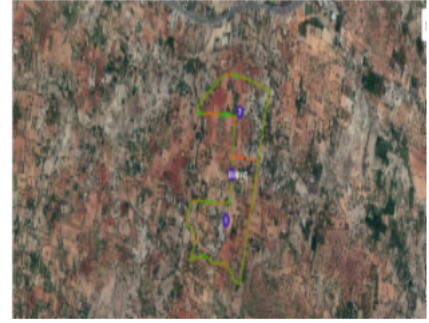

Nazri Naksha

Google Map View