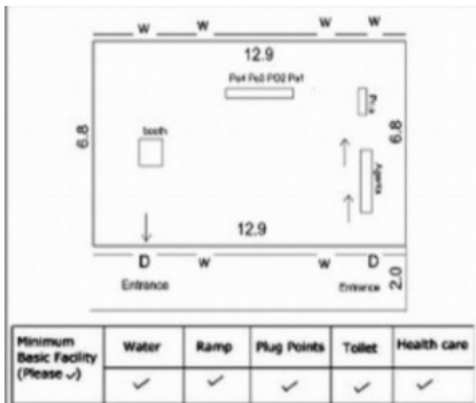

Nazri Naksha

Google Map View

Polling Station Building Front View

Polling Station Front View

Cad View

Key MAP View