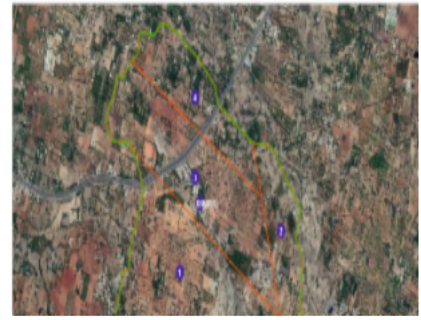

Nazri Naksha

Google Map View