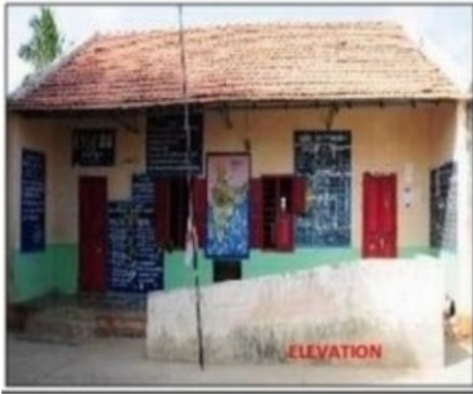

Polling Station Building Front View

Polling Station Front View