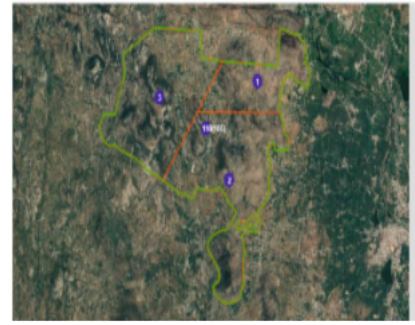

Nazri Naksha

Google Map View