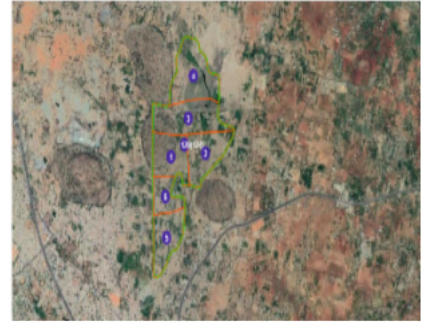

Nazri Naksha

Google Map View