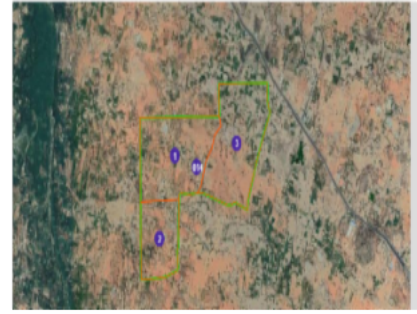

Nazri Naksha

Google Map View