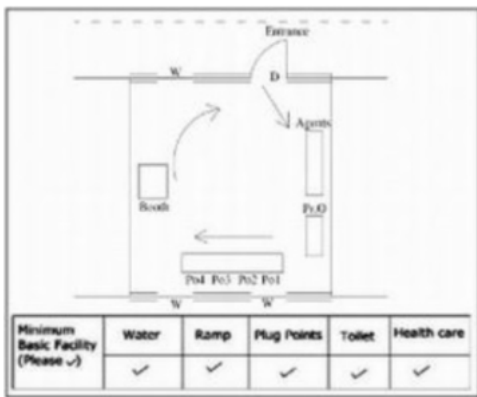

Nazri Naksha

Google Map View

Polling Station Building Front View

Polling Station Front View

Cad View

Key MAP View