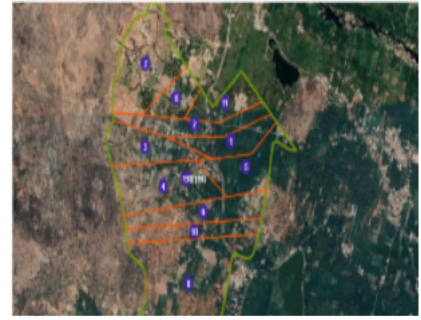

Nazri Naksha

Google Map View