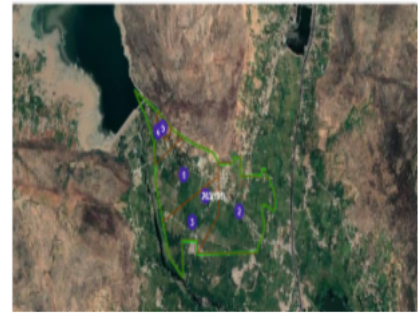

Nazri Naksha

Google Map View