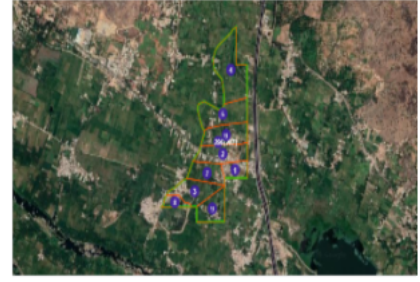

Nazri Naksha

Google Map View