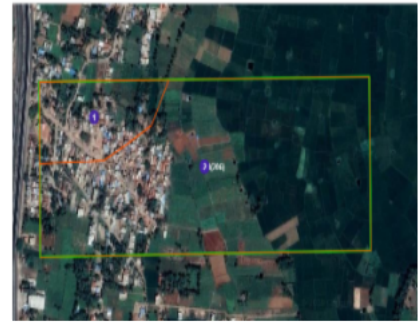

Nazri Naksha

Google Map View