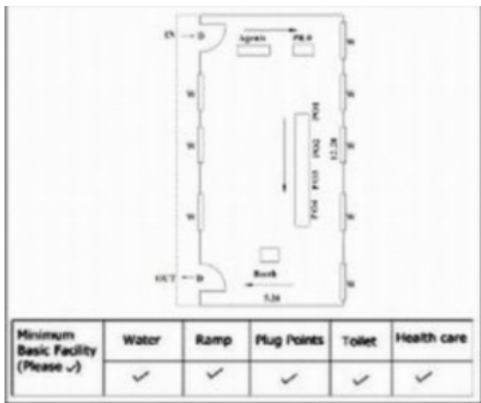

Nazri Naksha

Google Map View

Polling Station Building Front View

Polling Station Front View

Cad View

Key MAP View