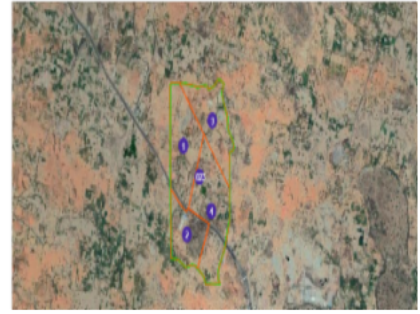

Nazri Naksha

Google Map View