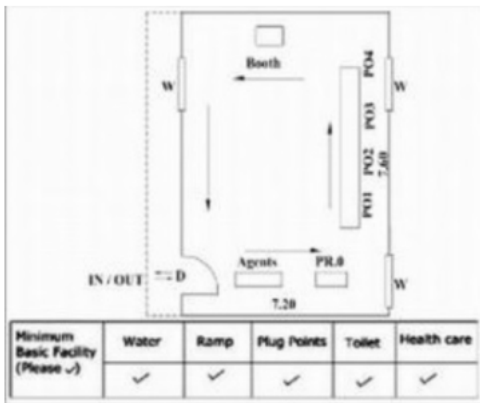

Nazri Naksha

Google Map View

Polling Station Building Front View

Polling Station Front View

Cad View

Key MAP View