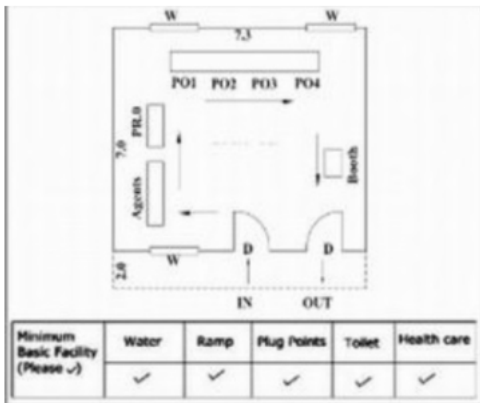

Nazri Naksha

Google Map View

Polling Station Building Front View

Polling Station Front View

Cad View

Key MAP View