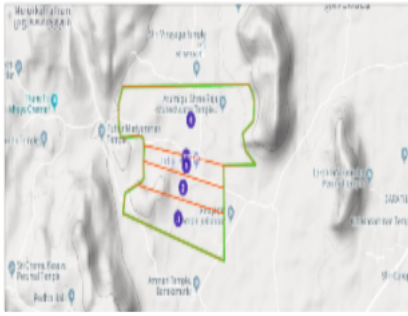

Nazri Naksha

Google Map View