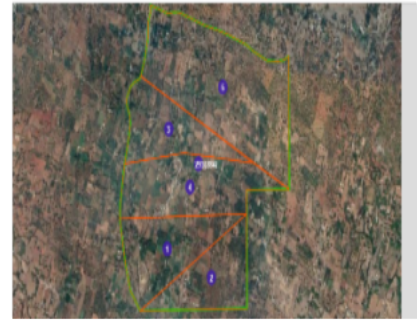

Nazri Naksha

Google Map View