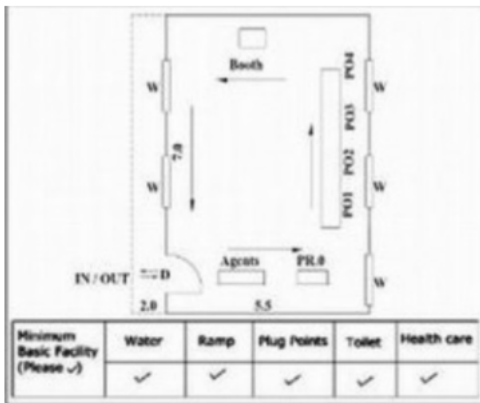

Nazri Naksha

Google Map View

Polling Station Building Front View

Polling Station Front View

Cad View

Key MAP View