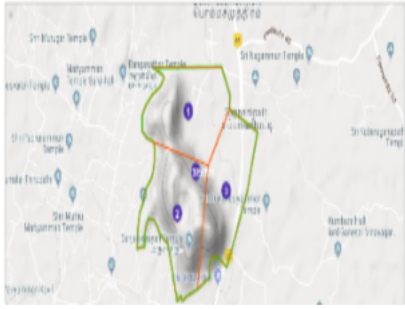

Nazri Naksha

Google Map View