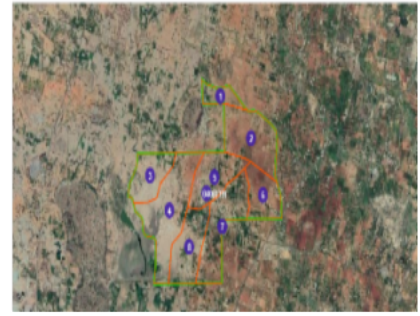

Nazri Naksha

Google Map View