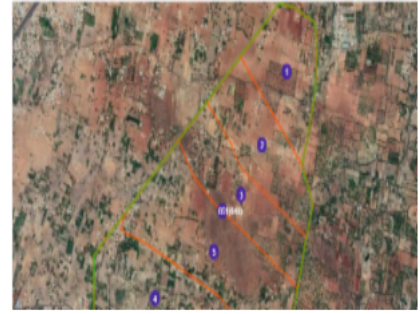

Nazri Naksha

Google Map View