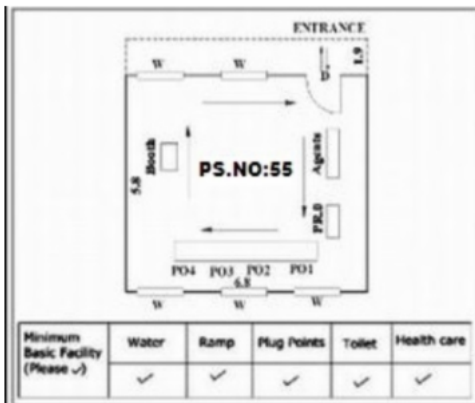

Nazri Naksha

Google Map View

Polling Station Building Front View

Polling Station Front View

Cad View

Key MAP View