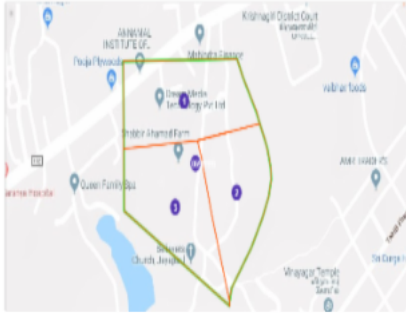

Nazri Naksha

Google Map View