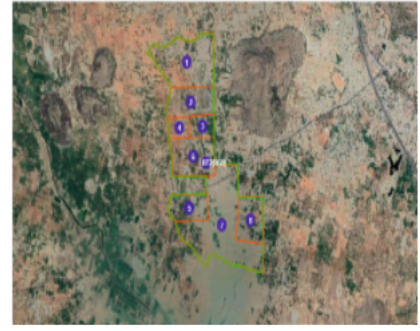

Nazri Naksha

Google Map View