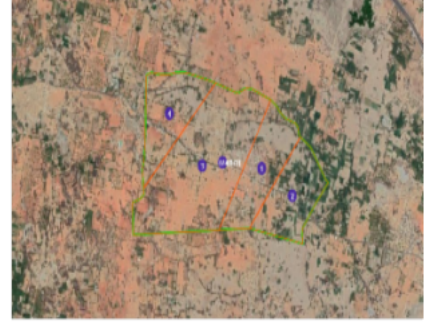

Nazri Naksha

Google Map View