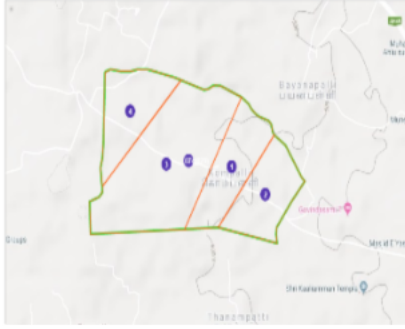

Nazri Naksha

Google Map View