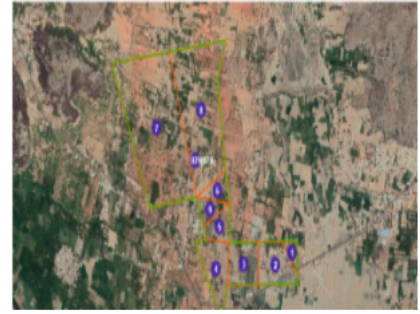

Nazri Naksha

Google Map View