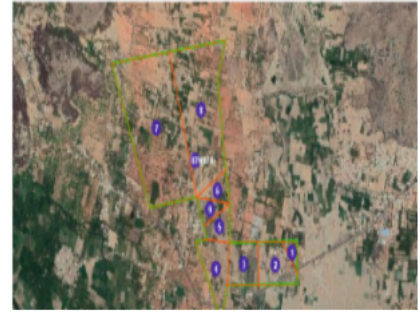

Nazri Naksha

Google Map View