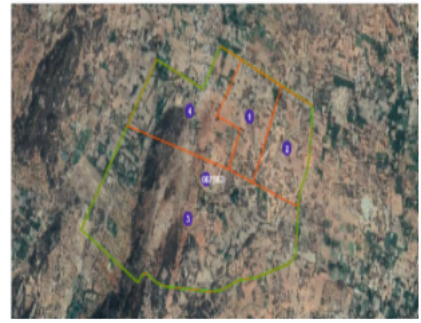

Nazri Naksha

Google Map View