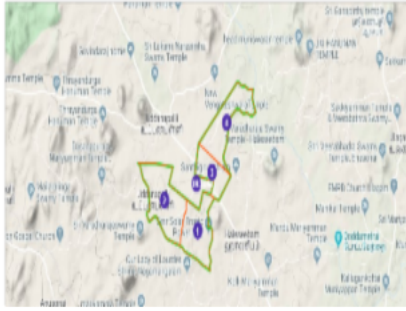

Nazri Naksha

Google Map View