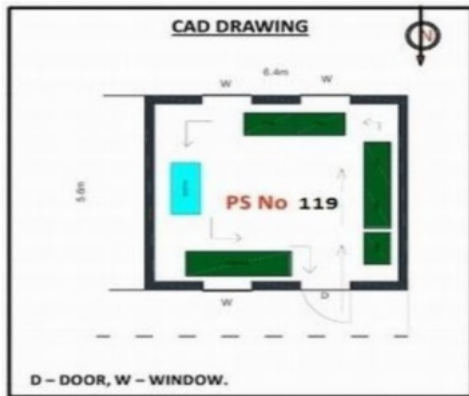

Nazri Naksha

Google Map View

Polling Station Building Front View

Polling Station Front View

Cad View

Key MAP View