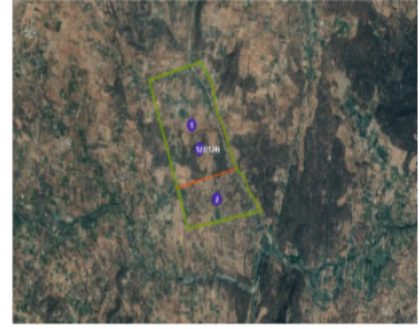

Nazri Naksha

Google Map View