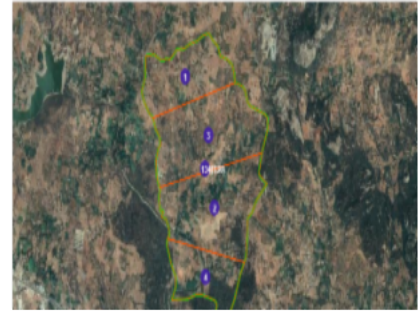

Nazri Naksha

Google Map View