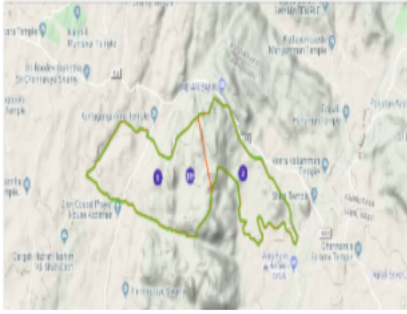

Nazri Naksha

Google Map View