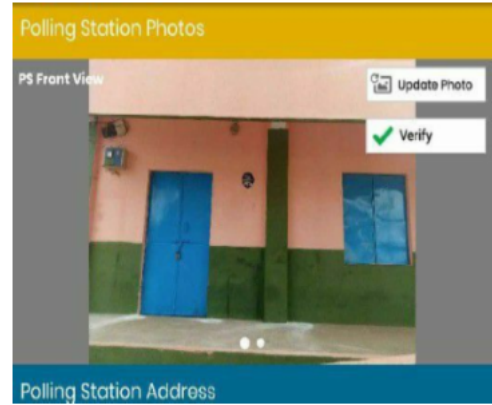

Polling Station Front View