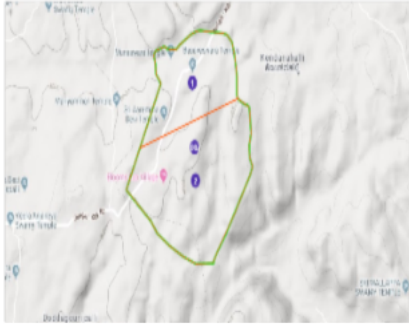

Nazri Naksha

Google Map View