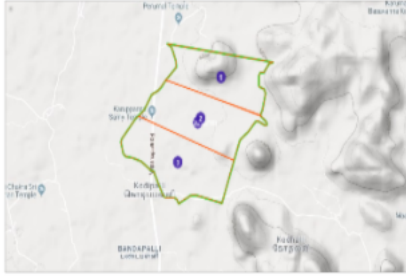

Nazri Naksha

Google Map View