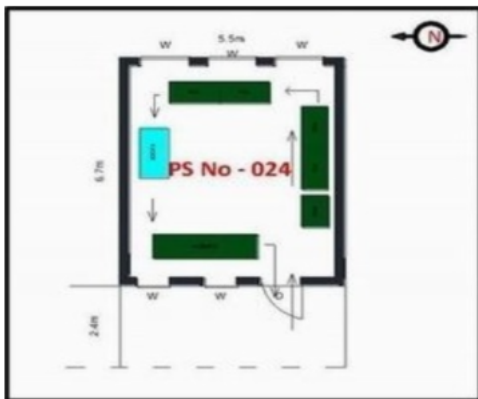

Nazri Naksha

Google Map View

Polling Station Building Front View

Polling Station Front View

Cad View

Key MAP View