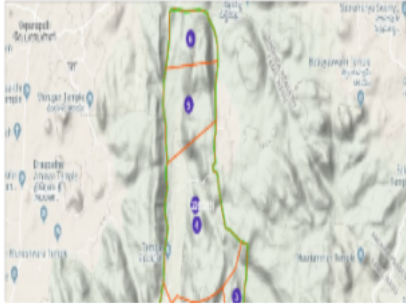

Nazri Naksha

Google Map View