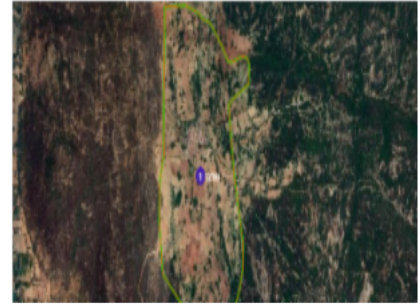

Nazri Naksha

Google Map View