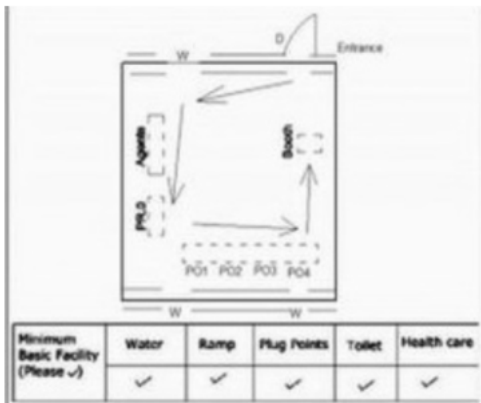

Nazri Naksha

Google Map View

Polling Station Building Front View

Polling Station Front View

Cad View

Key MAP View