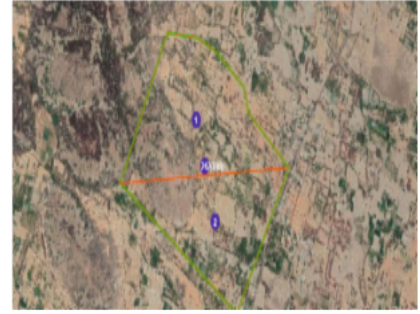

Nazri Naksha

Google Map View