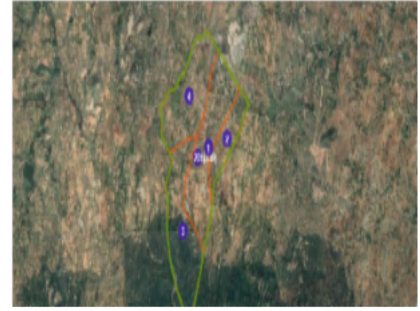

Polling Station Front View

Google Map View