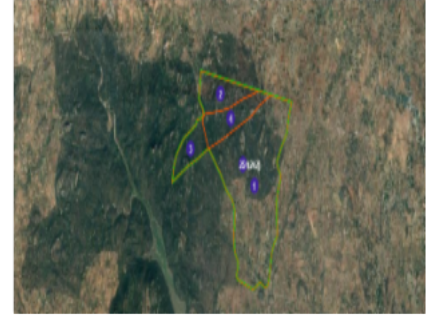

Nazri Naksha

Google Map View