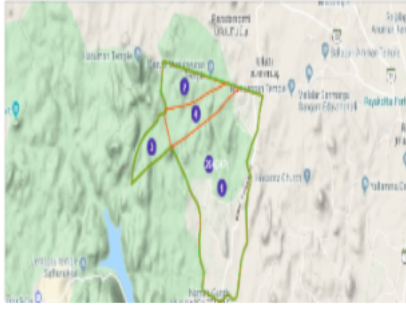

Nazri Naksha

Google Map View