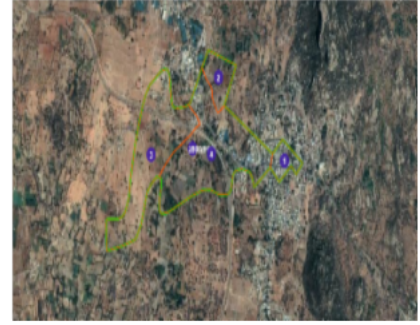

Nazri Naksha

Google Map View