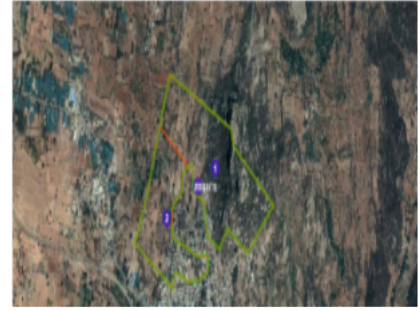

Nazri Naksha

Google Map View