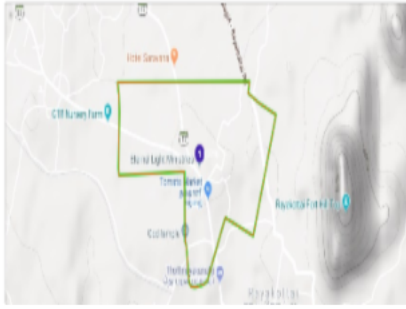

Nazri Naksha

Google Map View