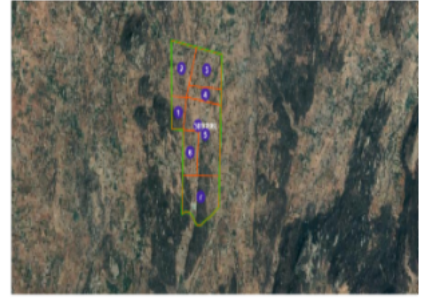

Nazri Naksha

Google Map View