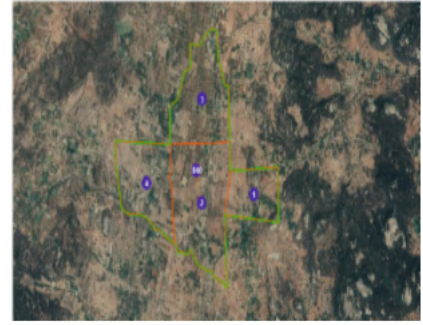

Nazri Naksha

Google Map View